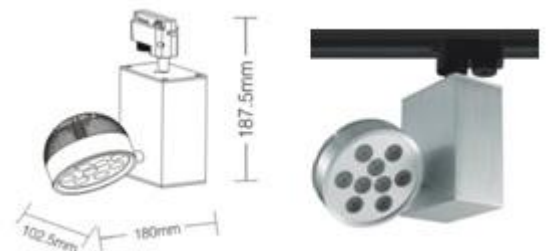

Model	LDN-
Wattage	9W
Size	180x102.5x187.5
Material	Aluminium