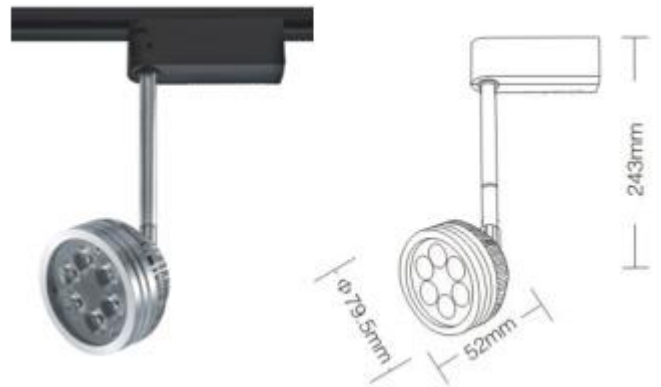

Model	LDN-
Wattage	6W
Size	157.3x95x230
Material	Aluminium