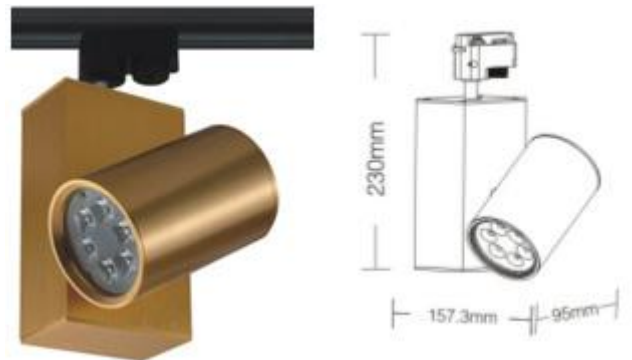

Model	LDN-
Wattage	6W
Size	Ø76x131.5x275.5