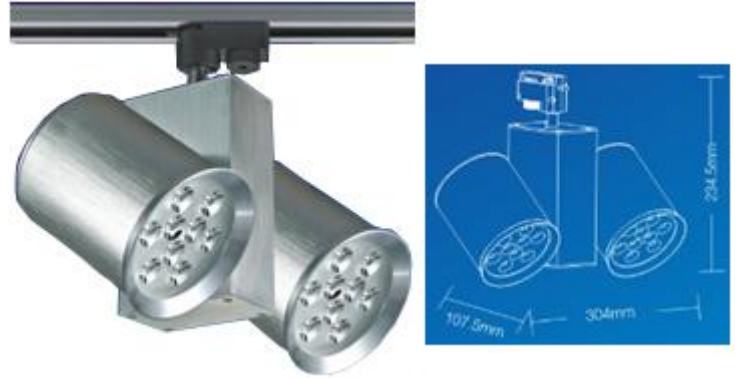

Model	LDN-
Wattage	9W
Size	182x107.5x234.5
Material	Aluminium